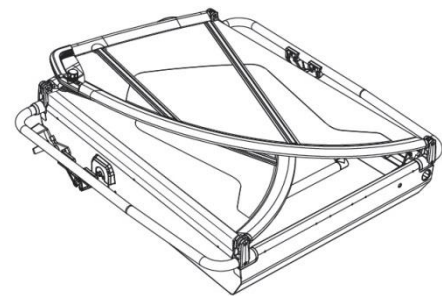

Dimensions of the Leggero Vento

External dimensions

Height with wheels	95 cm
Width	89 cm
Length with drawbar	130 - 154 cm
Height without wheels	93 cm
Length without drawbar	100 cm
Height front tray (without side panel)	15 cm
Distance of the sliding handles	57 cm

Internal dimensions

Front tray width	62 cm
Front tray length	84 cm
Backrest seat height	ca. 70 cm
Distance ground to handlebar	94 / 107 cm
<small>(accessory item, two positions possible)</small>	
Boot capacity	approx. 100 litre

Folded up

Height without wheels	25 cm
Width	89 cm
Length without drawbar	100 cm
Height with wheels	51 cm
Length with shortest drawbar position	130 cm

Dimensions packaging

Height	27 cm
Width	93 cm
Length	109 cm